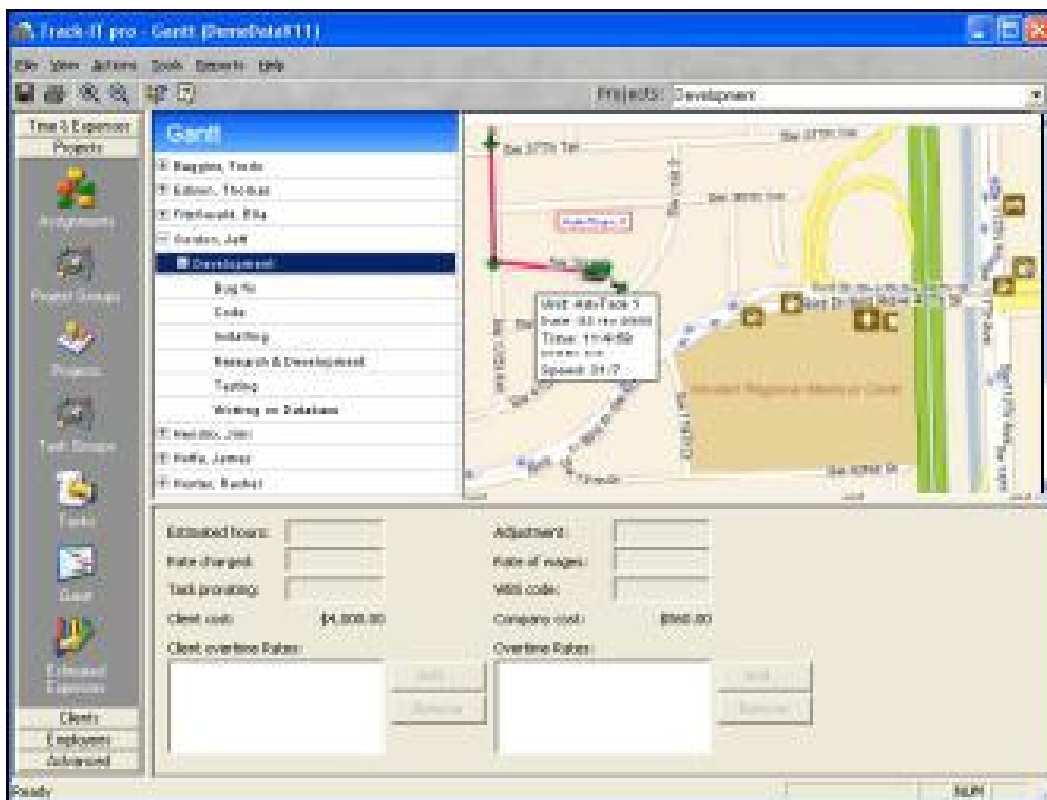

WISE EYE Integrated Security Solutions

WE GPS EX200

Web Based Fleet Management & Tracking Software

The EX200 is a web-based GPS tracking software that works with MapInfo mapping solution and many other maps. Support Extremtrac GPS tracking systems as well as most of other GPS/GPRS/SMS tracking devices.

General:

1. Tracking GPS device online or using cell phone
2. Support both GSM/SMS and GPRS/TCP/IP based tracking devices
3. Award winning application and scalable and flexible solution
4. Easy International language support and easy deployment to all countries in the world
5. Sensational Google or MapInfo Maps
6. Extremtrac can let you have your own private label/brand for the service and provide customization
7. Track up to 2000 vehicles at the real time or smaller versions

Carcom 5 Modeen Israel

Tel: +972-57-6550444 Fax: +972-57-1534954389 Mobile: +972-57-4954389

Site: www.wiseeye.co.il mail: office@wiseeye.co.il