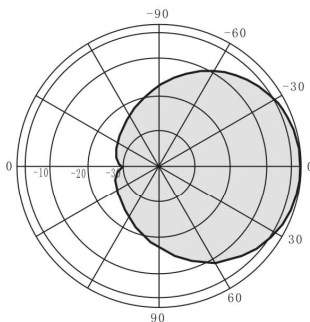

WISE EYE

Integrated Security Solutions

Specification:					
Power Output	32Watt	32Watt	32Watt	32Watt	32Watt
Frequency	851-894 MHz	925-960 MHz	1805-1880 MHz	1930-1990 MHz	2110-2170 MHz
Power Consumption	400VA				
Frequency Band Options	<u>Cellular phones standards</u> - AMPS CDMA/TDMA + Nextel (851-894 MHz) - GSM (925-960 MHz) - High GSM/DCS (1805-1880 MHz) - PCS, CDMA1900 (1930-1990 MHz) - UMTS (3G) (2110-2170 MHz)				
Jamming Radius	Up to 100-300 meters (Actual jamming coverage achieved in each location depends on area topography, distance of the location from the nearest base station antenna and type of mobile phone) down link only.				
Power Supply Voltage	~230VAC / ~110VAC (standard) +12VDC (optional via DC/AC converter)				
External battery capacity	For 2 hours continuously between charges				
Housing	Weatherproof and shockproof "Pelican" case				
Size	55 x 42.2 x 26.8 cm				
Total System Weight	Approximately 70Kg with Antennas				
Operation Temperatures	-10° to +50°C with cooling fan				
Humidity	Up to 80%				
Antennae Type	2 External high-gain directional				
Warranty	24 months (from date of delivery to end us				

Horizontal Plane