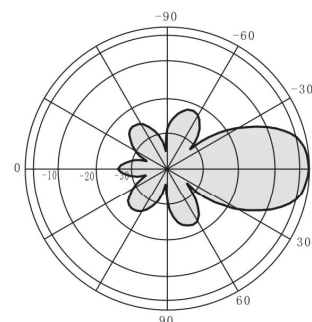

Vertical Plane

Carcom 5 Modeen Israel

Tel: +972-57-6550444 Fax: +972-57-1534954389 Mobile: +972-57-4954389

Site: www.wiseeye.co.il mail: office@wiseeye.co.il